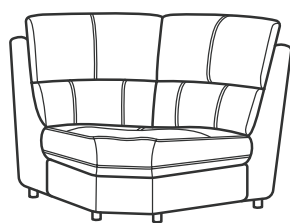

1041-23
Full Wedge
44H x 70W x 49D