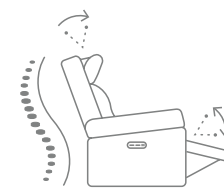

FEATURES

TRIPLE POWER